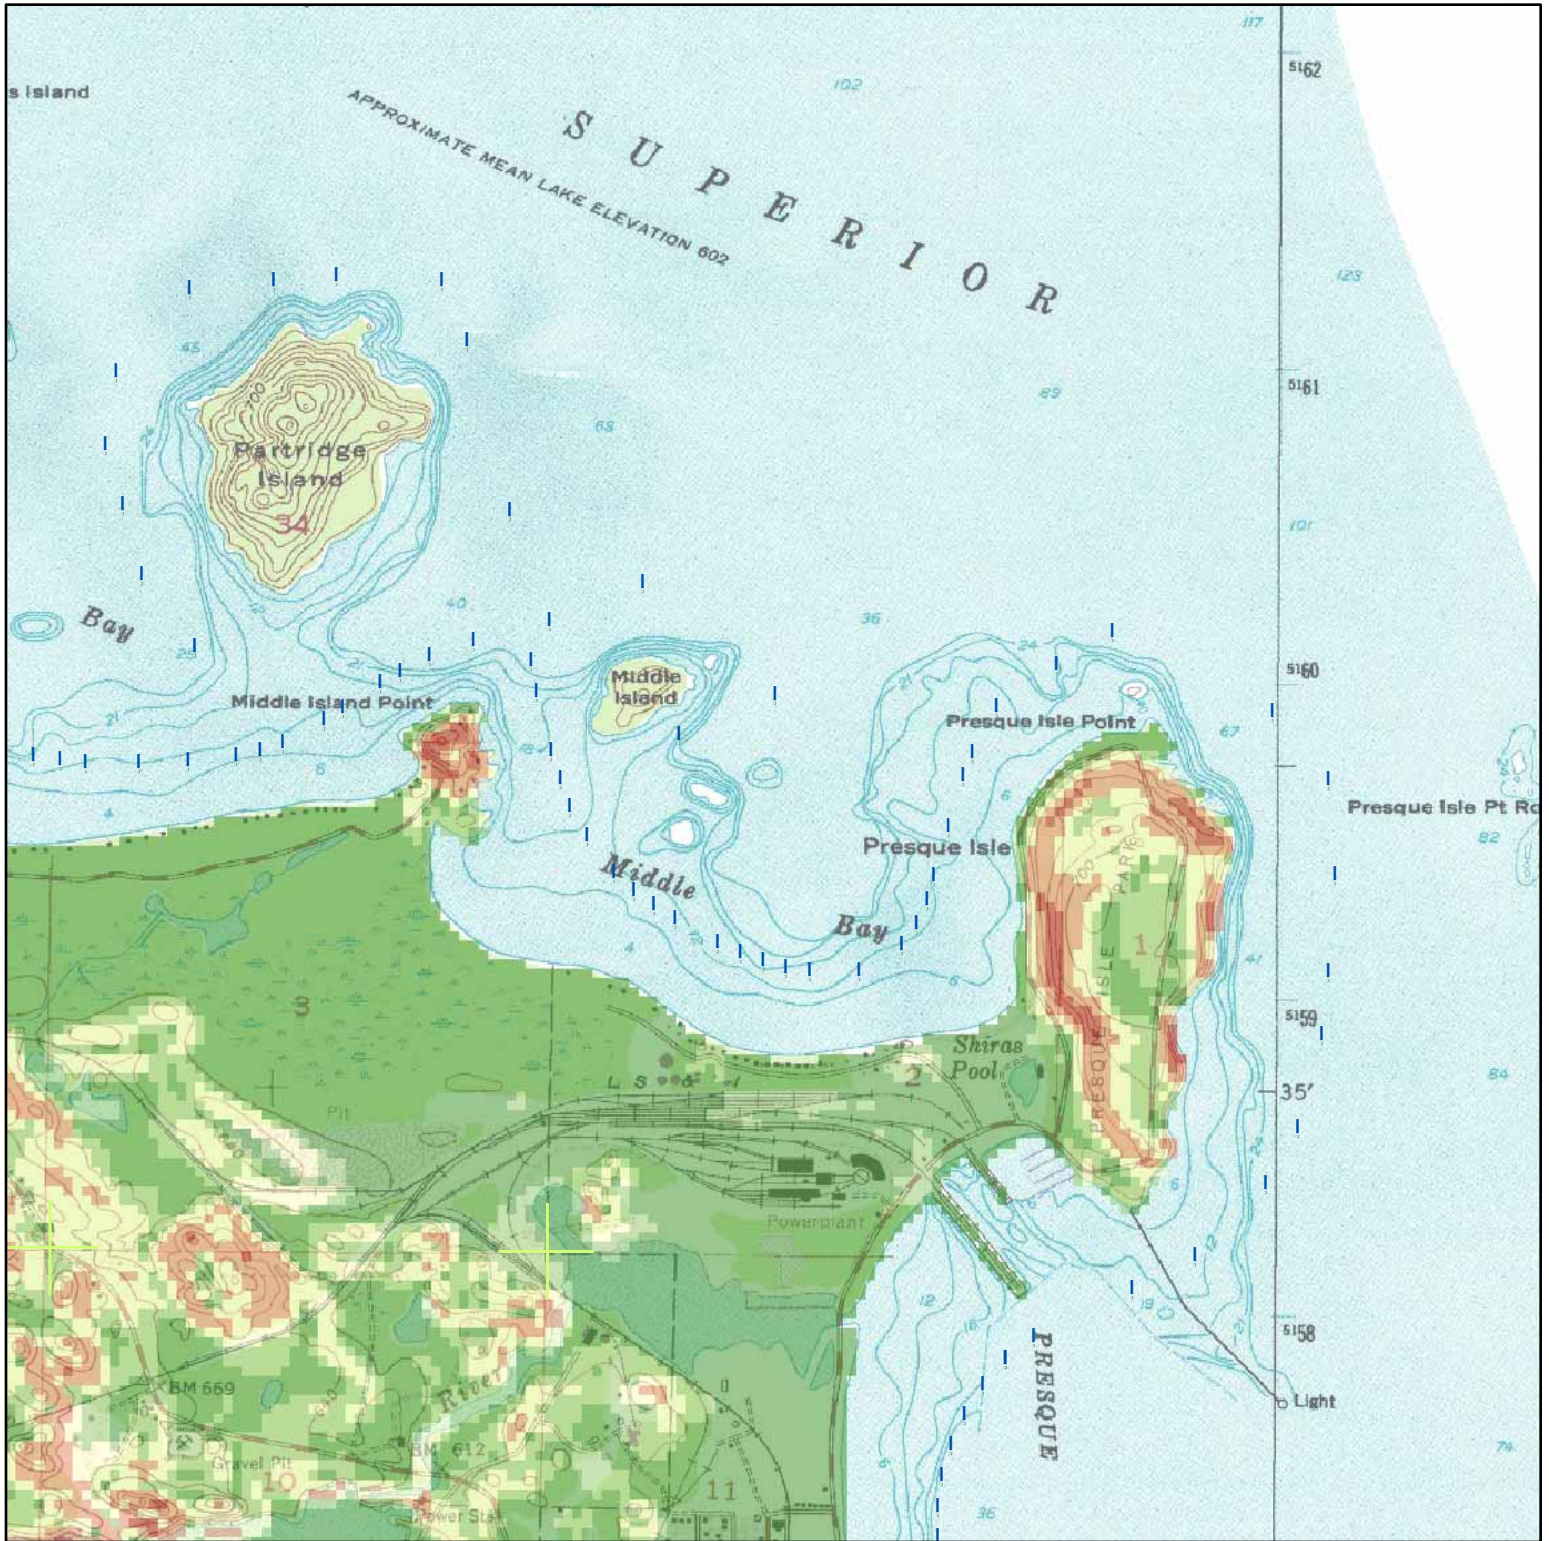

Great Lakes Shoreviewer

Upper Peninsula, Michigan

Slope

Lake Superior

Lake Michigan

Lake Huron

Slope:

This map indicates slope percentage including steep slopes and erosion potential.

True Color Photography

Lake Superior

Lake Michigan

Lake Huron

True Color Photography (2005):
Recent aerial photography used to
verify land use changes.

Map Book # 121

Marquette County

Shoreviewer Photo Location

Scale 1:24,000

Great Lakes Shoreviewer

Upper Peninsula, Michigan

USGS Topographic Map

Lake Superior

Lake Michigan

Lake Huron

Topographic Map:
Shows elevation, roads, water,
political units, etc.

Map Book # 121

Marquette County

Shoreviewer Photo Location

Scale 1:24,000

Great Lakes Shoreviewer

Upper Peninsula, Michigan

Color Infrared Photography

Lake Superior