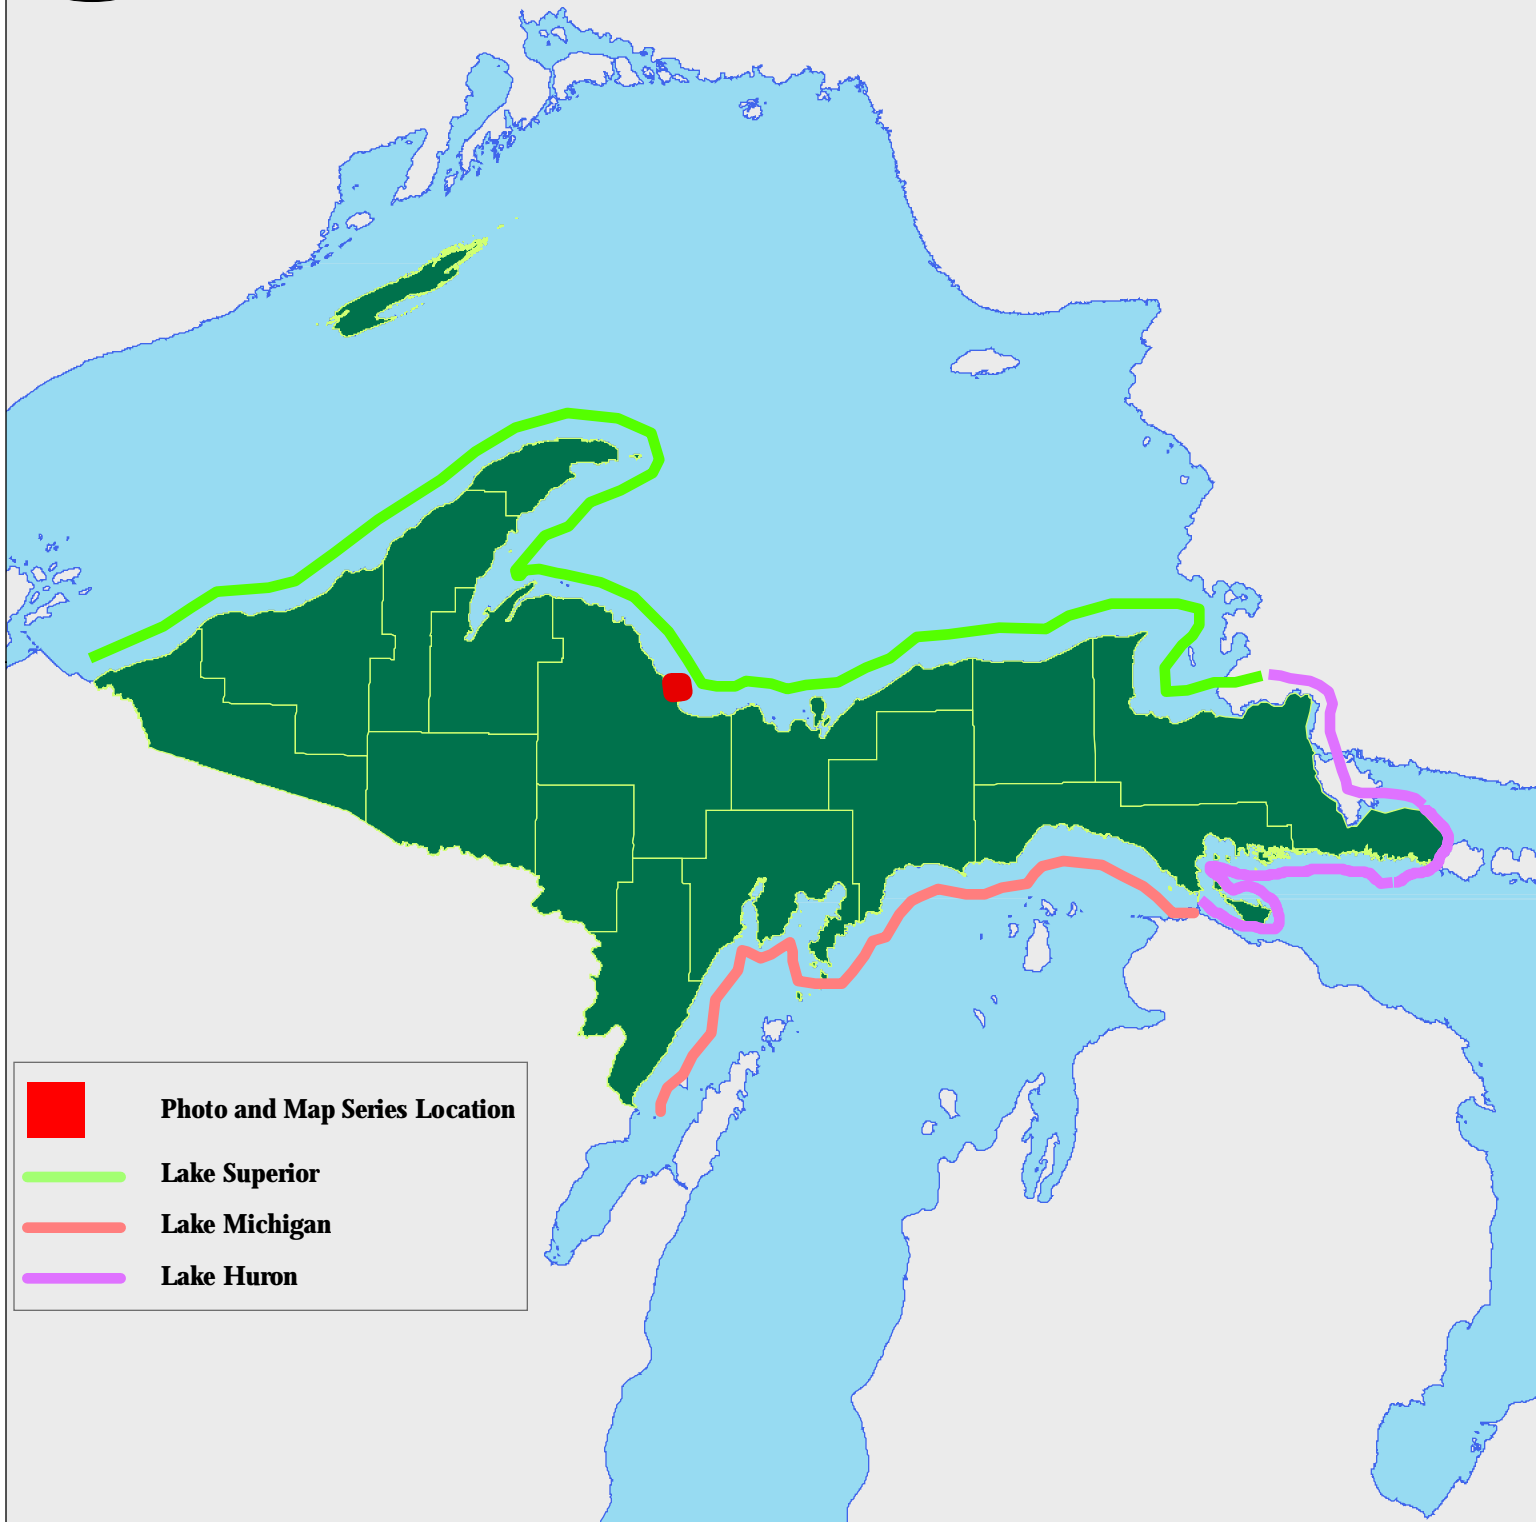

Great Lakes Shoreviewer

Map Series 121

Superior Watershed Partnership

2 Peter White Drive, Presque Isle Park
Marquette, Michigan 49855
Phone: 906.228.6095

Website: www.superiorwatersheds.org
Email: info@superiorwatersheds.org

Great Lakes Shoreviewer

Upper Peninsula, Michigan

Slope

Lake Superior

Lake Michigan

Lake Huron

Slope:

This map indicates slope percentage including steep slopes and erosion potential.

True Color Photography

Lake Superior

Lake Michigan

Lake Huron

True Color Photography (2005):
Recent aerial photography used to
verify land use changes.

Map Book # 121

Marquette County

Shoreviewer Photo Location

Map Book # 121

Marquette County

Shoreviewer Photo Location

Scale 1:24,000

Great Lakes Shoreviewer

Upper Peninsula, Michigan

Color Infrared Photography

Lake Superior